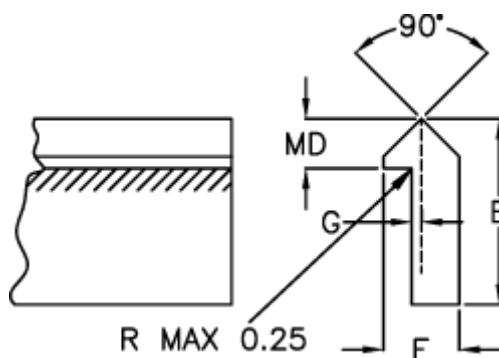

Data Sheet

Article number: 055921500

Description: Single edge track TS2SS 1500mm

Measures

E = 15.87

F = 6.35

G = 0.78

Kg/m = 0.509

MD(T) = 4.75